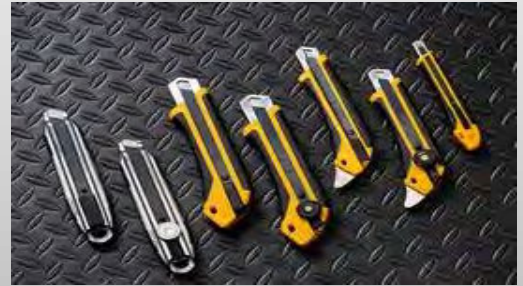

15 % off ALL OLFA products!

15 % off ALL KNIPEX products!