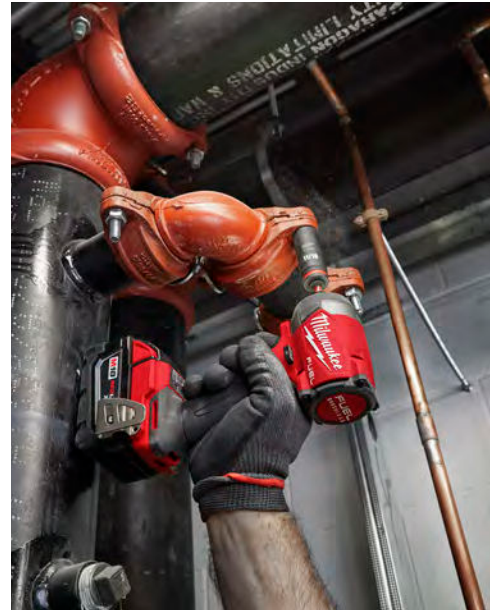

WAS $288
$198
$90 SAVINGS

M18 FUEL™ 4-1/2" / 5"
Grinder Slide Switch,
Lock-On - Tool Only
(2881-20)

WAS $298
$198
$100 SAVINGS

M18 FUEL™ Oscillating
Multi-Tool - Tool Only
(2836-20)

WAS $288
$198
$90 SAVINGS

M18 FUEL™ D-Handle
Jig Saw - Tool Only
(2737-20)

WAS $158
$98
$60 SAVINGS

M12™ Compact
Inflator - Tool Only
(2475-20)

WAS $228
$198
$30 SAVINGS

M18 FUEL™ 1/4"
Hex Impact Driver
- Tool Only (2953-20)

WAS $438
$398
$40 SAVINGS

M18 FUEL™ 18
Gauge Brad Nailer
- Tool Only (2746-20)

WAS $278
$228
$50 SAVINGS

M18 FUEL™ 1/2" Hammer
Drill Driver - Tool Only
(2904-20)

WAS $549
$499
$50 SAVINGS

M12™ Green Cross
Line & Plumb Points
Laser Kit (3622-21)

WAS $698
$599
$99 SAVINGS

M12™ Green 360°
3 Plane Laser Kit
(3632-21)

MILWAUKEE TOOL **WE'RE JUST GETTING STARTED**

SOME EXCEPTIONS MAY APPLY. QUANTITIES MAY VARY. OFFER IS ONLY VALID ON THE DATES SPECIFIED AT THE STORE THAT THIS IS PRESENTED IN AND MAY CHANGE. SEE STORE ASSOCIATE FOR DETAILS.