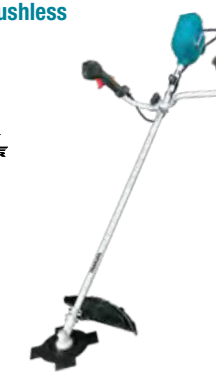

BONUS

BL4040 40Vmax XGT
Battery, 4.0Ah
& T-05935 40Vmax XGT
Fast Charger Starter Kit
4.0Ah x1

80V(40Vx2)max XGT Brushless
10" Brush Cutter
Tool Only
UR012GZ01

SPECIAL
$1,299⁰⁰

* SAVE $100
$1,199⁰⁰